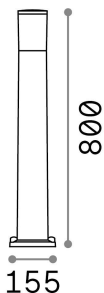

### Outdoor - Floor

Outdoor ground mounted bollard with enhanced protection and diffuse light emission

<b>Ean</b>	8021696198644
<b>Item</b>	ATENA PT1 BIANCO
<b>Installation</b>	Floor
<b>Guarantee</b>	5 years
<b>Gross weight</b>	2 kg
<b>Volume</b>	0.022032 m <sup>3</sup>